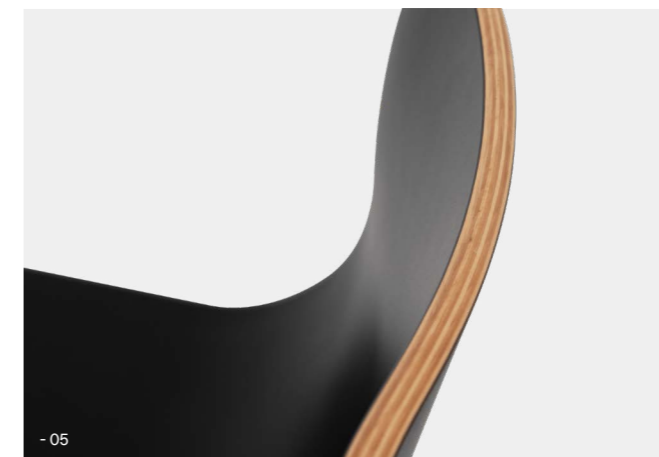

Key Features

- 01 Chairs are stackable up to 8 high
- 02 Heavy-duty welded steel frame
- 03 Upholstered seat front
- 04 Fully upholstered option in any fabric
- 05 Stocked in a Black HPL option with exposed ply edge
- 06 Linking clips available on request to connect chairs together

- 05

- 06