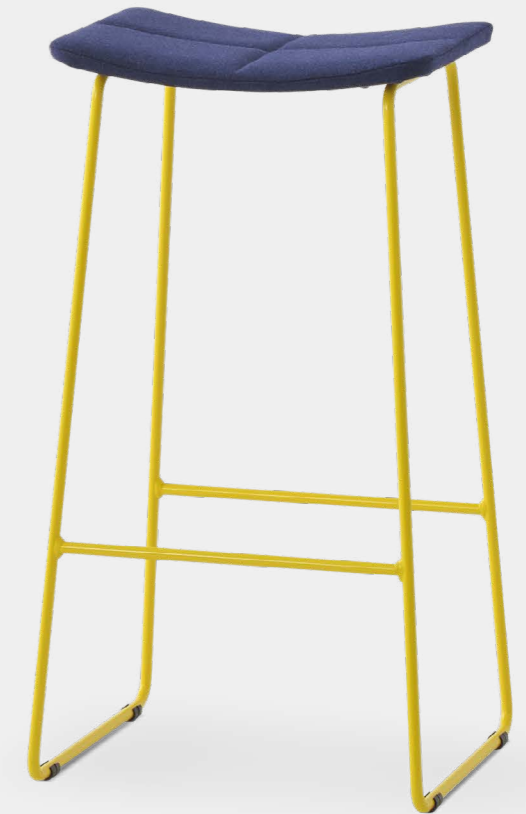

Starting from the bottom, this precisely calculated and ergonomically designed stool sits on a strong sled base for ease of use on any surface. Nylon glides ensure the base sits firmly and offers long term protection for both the stool and floor coverings.

Table Height

The Ease 450 brings the accessibility of a stool design down to table dining height for a modern, relaxed feel to your venue.

Upholstered Seat

For added comfort at upholstery to your Ease Stool, choice of any fabric with a feature cross stitch detail.

Leaner + Counter Height

Ease is the perfect addition to collaborative leaners or counters with either 650 or 750 heights available.

Sled Base

The strong and slender sled base frame is splayed for additional stability, tapering towards the top. This base can be powder coated any colour and is fitted with nylon glides.

- 01

Key Features

- 01 Ease Stool available in 3 heights, 450, 650 and 750
- 02 For added comfort upholster in an endless choice of fabrics
- 03 Oak Veneer seat stained in any colour
- 04 Sled base powder coated in colour of choice