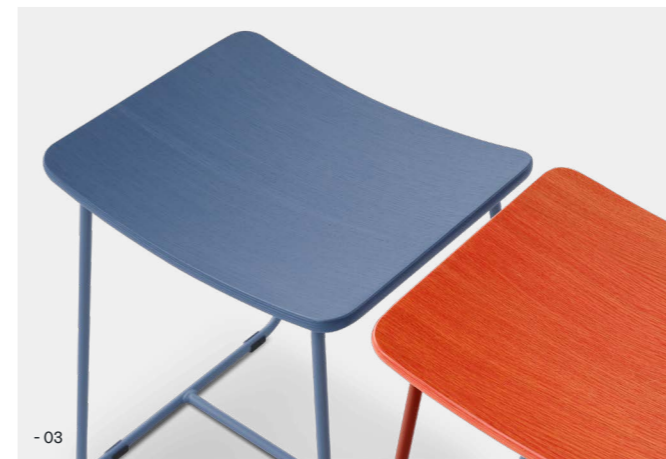

Key Features

- 01 Ease Stool available in 3 heights, 450, 650 and 750
- 02 For added comfort upholster in an endless choice of fabrics
- 03 Oak Veneer seat stained in any colour
- 04 Sled base powder coated in colour of choice

- 03

- 04