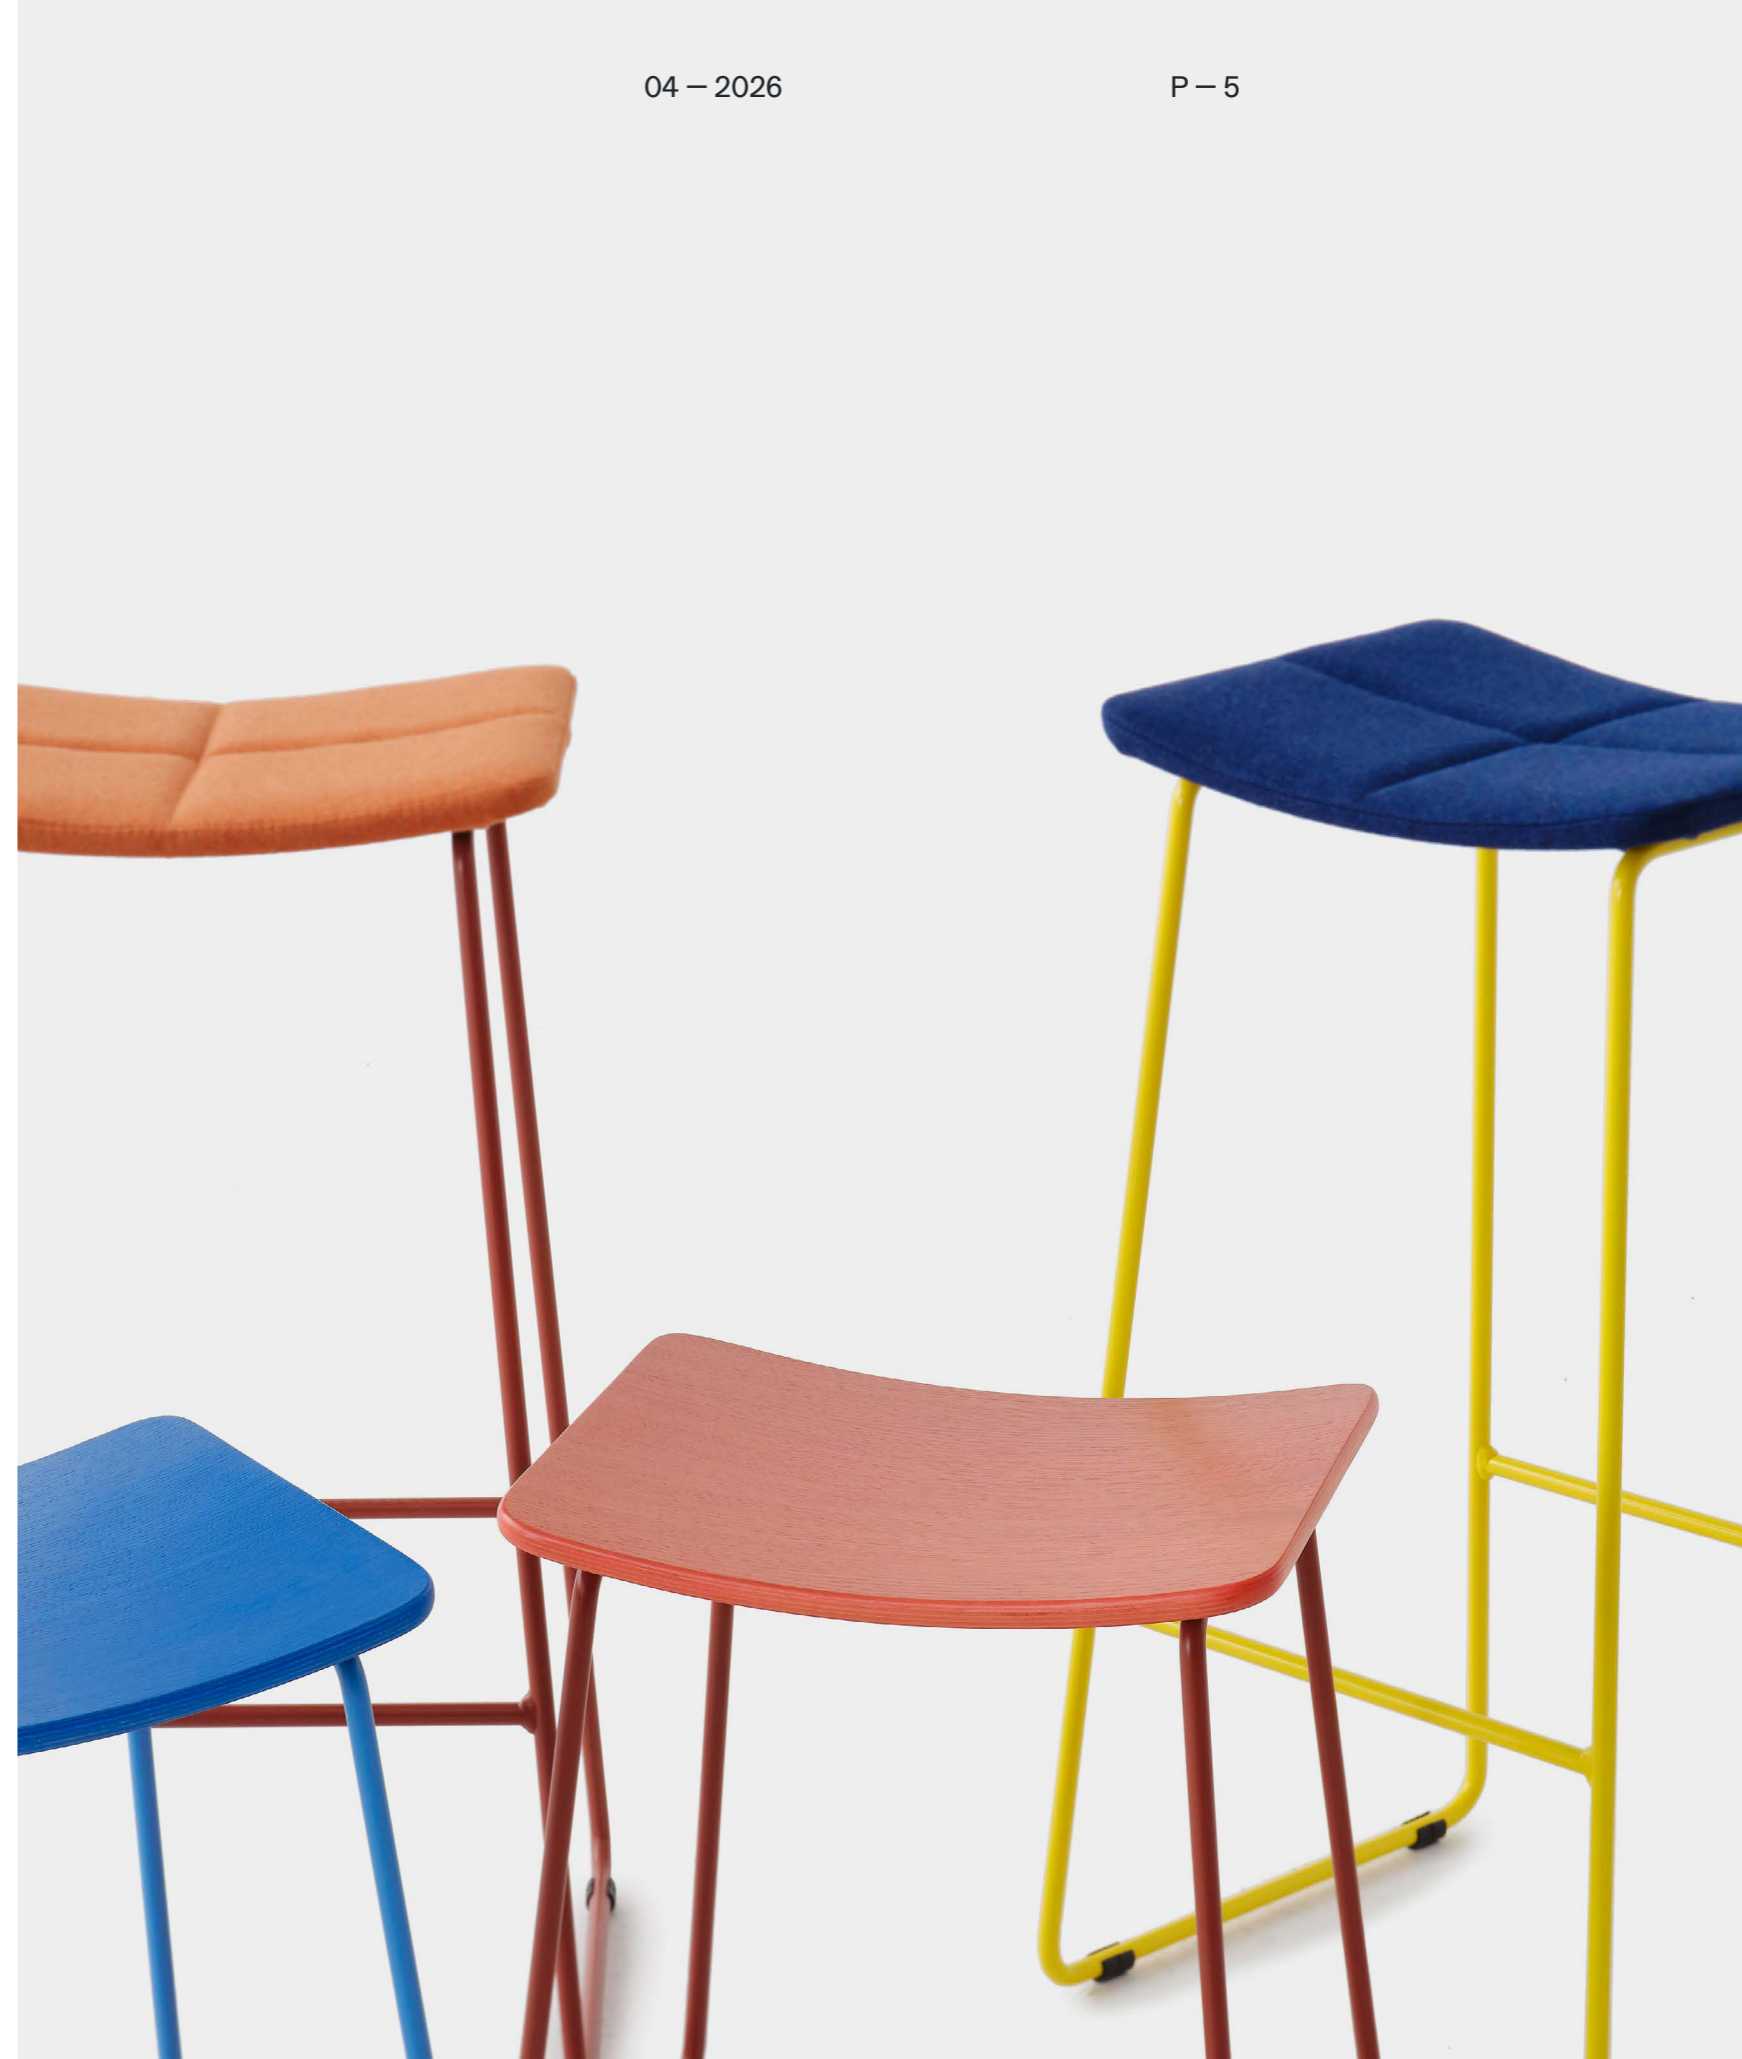

EASE COLLECTION

Harrows®

CHAMPIONS OF SOCIAL SPACES HARROWS.COM.AU

Champions of
social spaces.

Introducing Ease

The absence of difficulty or effort. The Ease Stool is style and comfort at its peak, designed to effortlessly fit in with its surroundings whilst still making a bold statement with its strong lines and colours.

Starting from the bottom, this precisely calculated and ergonomically designed stool sits on a strong sled base for ease of use on any surface. Nylon glides ensure the base sits firmly and offers long term protection for both the stool and floor coverings.

Table Height

The Ease 450 brings the accessibility of a stool design down to table dining height for a modern, relaxed feel to your venue.

Upholstered Seat

For added comfort at upholstery to your Ease Stool, choice of any fabric with a feature cross stitch detail.

- 01

Key Features

- 01 Ease Stool available in 3 heights, 450, 650 and 750
- 02 For added comfort upholster in an endless choice of fabrics
- 03 Oak Veneer seat stained in any colour
- 04 Sled base powder coated in colour of choice