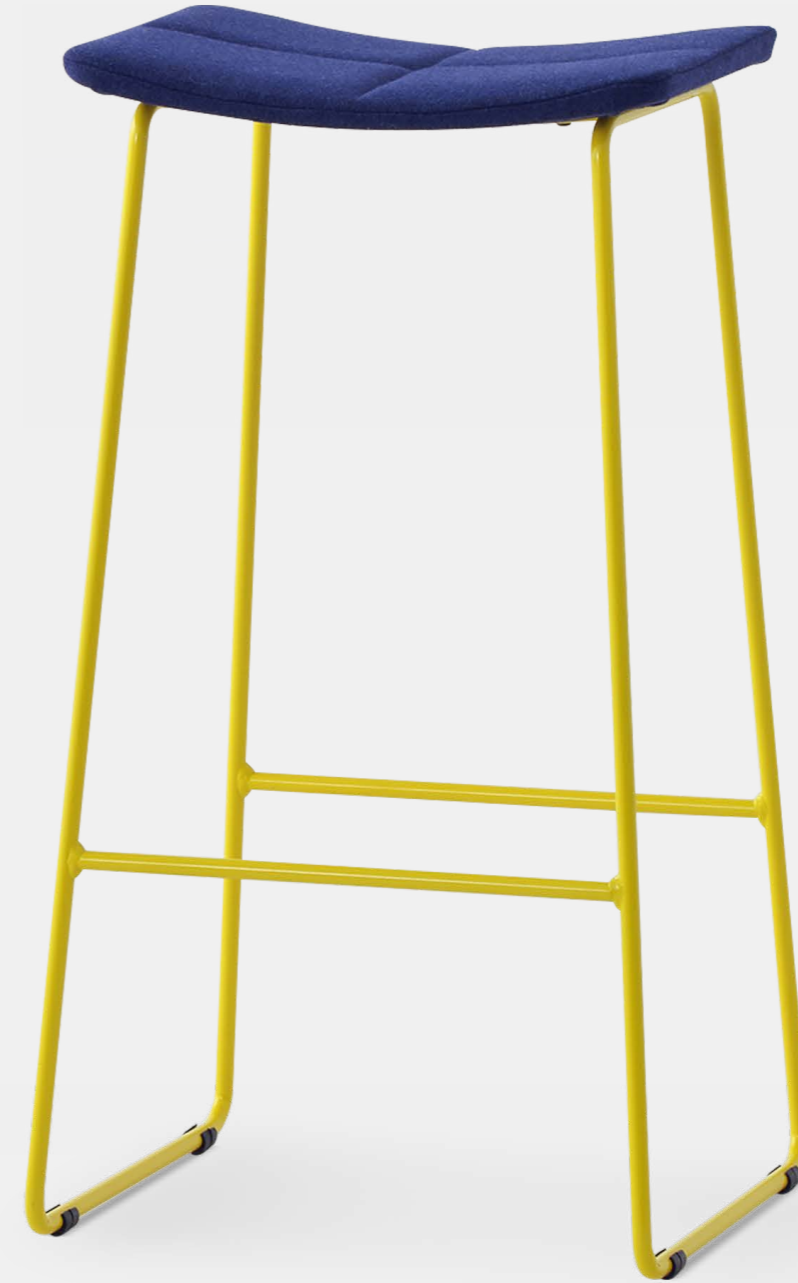

EASE COLLECTION

Harrows®

CHAMPIONS OF SOCIAL SPACES HARROWS.COM.AU

Champions of
social spaces.

Introducing Ease

The absence of difficulty or effort. The Ease Stool is style and comfort at its peak, designed to effortlessly fit in with its surroundings whilst still making a bold statement with its strong lines and colours.

Starting from the bottom, this precisely calculated and ergonomically designed stool sits on a strong sled base for ease of use on any surface. Nylon glides ensure the base sits firmly and offers long term protection for both the stool and floor coverings.

**Stability for
the moments
that matter.**

Stained Seat

Customise your stool to fit its surroundings. Stain the Oak veneer seat in any colour or choose from black or white HPL finishes with an exposed ply edge.

Table Height

The Ease 450 brings the accessibility of a stool design down to table dining height for a modern, relaxed feel to your venue.

Upholstered Seat

For added comfort at upholstery to your Ease Stool, choice of any fabric with a feature cross stitch detail.