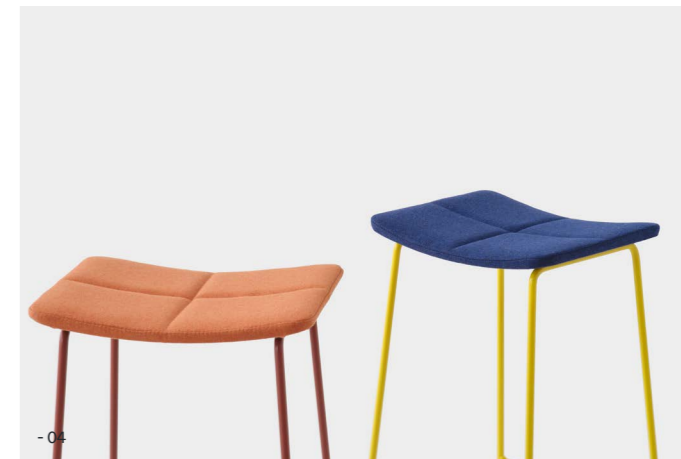

Key Features

- 01 Ease Stool available in 3 heights, 450, 650 and 750
- 02 For added comfort upholster in an endless choice of fabrics
- 03 Oak Veneer seat stained in any colour
- 04 Sled base powder coated in colour of choice

- 04