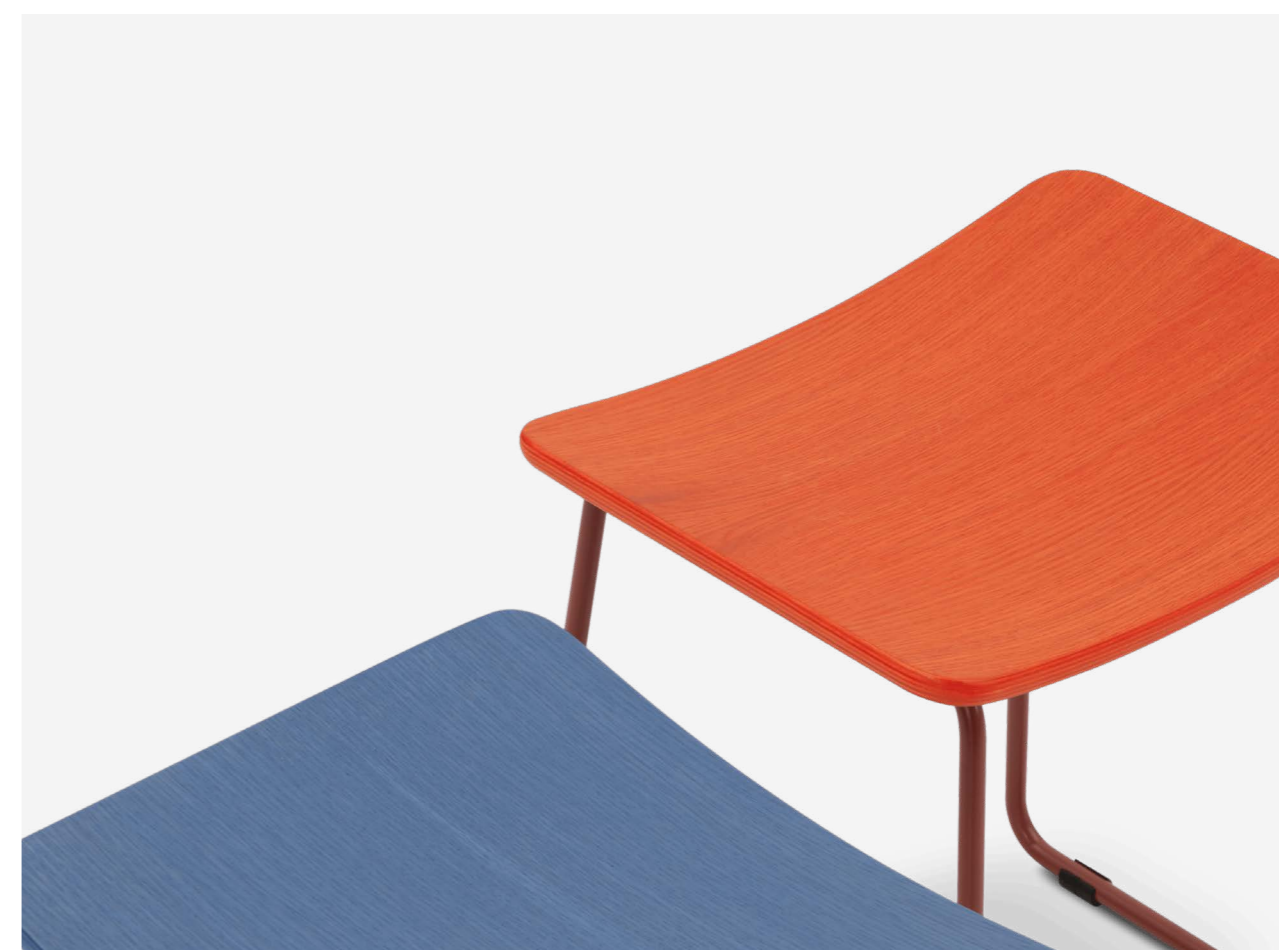

Starting from the bottom, this precisely calculated and ergonomically designed stool sits on a strong sled base for ease of use on any surface. Nylon glides ensure the base sits firmly and offers long term protection for both the stool and floor coverings.

Table Height

The Ease 450 brings the accessibility of a stool design down to table dining height for a modern, relaxed feel to your venue.

Upholstered Seat

For added comfort at upholstery to your Ease Stool, choice of any fabric with a feature cross stitch detail.

- 01

Key Features

- 01 Ease Stool available in 3 heights, 450, 650 and 750
- 02 For added comfort upholster in an endless choice of fabrics
- 03 Oak Veneer seat stained in any colour
- 04 Sled base powder coated in colour of choice

Key Features

- 01
Designed in NZ
- 02
Frames powder coated in colour of choice
- 03
HPL, Ply Veneer or Upholstered seat
- 04
Upholstered in fabric of choice

Ease

A versatile and sleek bar stool for all purposes. The Ease Stool is style and comfort at its peak, designed to effortlessly fit in with its surroundings whilst still making a bold statement with its strong lines and colours.