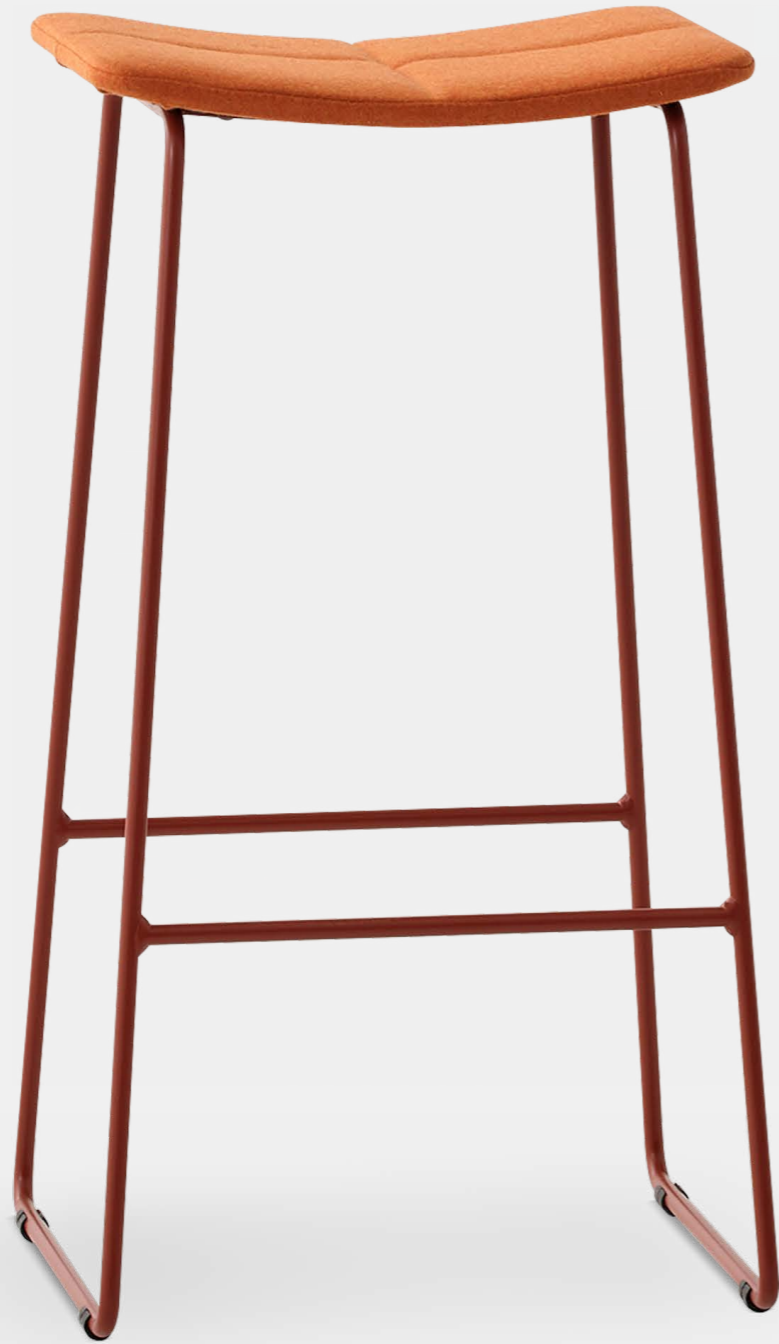

EASE COLLECTION

Harrows®

CHAMPIONS OF SOCIAL SPACES HARROWS.COM.AU

Champions of
social spaces.

Introducing Ease

The absence of difficulty or effort. The Ease Stool is style and comfort at its peak, designed to effortlessly fit in with its surroundings whilst still making a bold statement with its strong lines and colours.

Starting from the bottom, this precisely calculated and ergonomically designed stool sits on a strong sled base for ease of use on any surface. Nylon glides ensure the base sits firmly and offers long term protection for both the stool and floor coverings.

**Stability for
the moments
that matter.**

Stained Seat

Customise your stool to fit its surroundings. Stain the Oak veneer seat in any colour or choose from black or white HPL finishes with an exposed ply edge.

Table Height

The Ease 450 brings the accessibility of a stool design down to table dining height for a modern, relaxed feel to your venue.

Upholstered Seat

For added comfort at upholstery to your Ease Stool, choice of any fabric with a feature cross stitch detail.