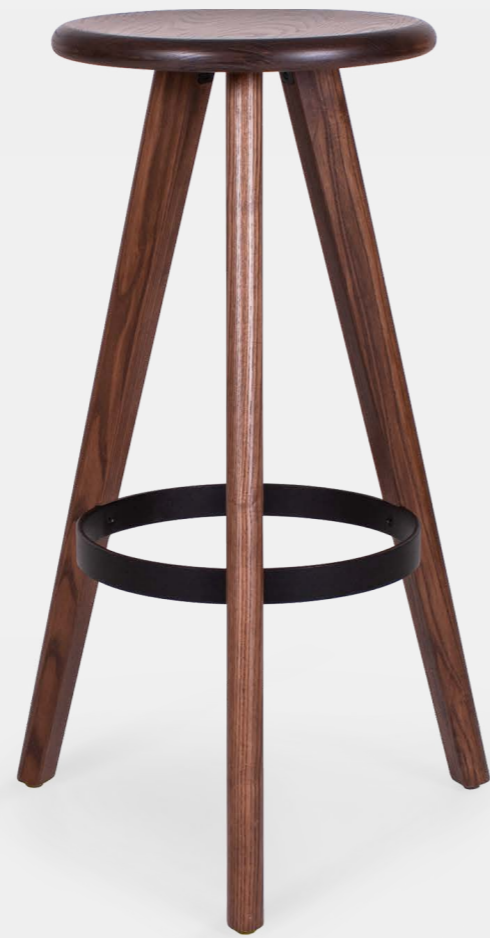

TREY STOOL

Harrows®

CHAMPIONS OF SOCIAL SPACES HARROWS.COM.AU

Champions of
social spaces.

Introducing Trey

Let the Trey Stool play a starring role in your fitout. Designed and manufactured by the team at Harrows, the delicately tapered tripod style legs create a lightweight look while bound with a footring, creating a perfect tension between steel and timber elements.

Personalise each element with your own colours and finishes to inject life and personality into your workspace or social space.

Thoughtfully
crafted for
shared spaces.

Solid Timber

Crafted in New Zealand from solid American Ash, the Trey Stool offers strength, durability, and a natural timber aesthetic.

Tripod Style

Designed with delicately tapered tripod legs, this stool achieves a lightweight, refined look while maintaining stability and support.

Footring

The stool legs are securely bound by a steel footring, reinforcing stability while providing a comfortable resting place for your feet, powder coated any colour.

- 01

Key Features

- 01 Optional upholstered seat available in any fabric
- 02 Legs bound by a durable steel footring, powder coated in any standard colour
- 03 Tapered tripod-style legs
- 04 Solid American Ash stained in your choice of colour