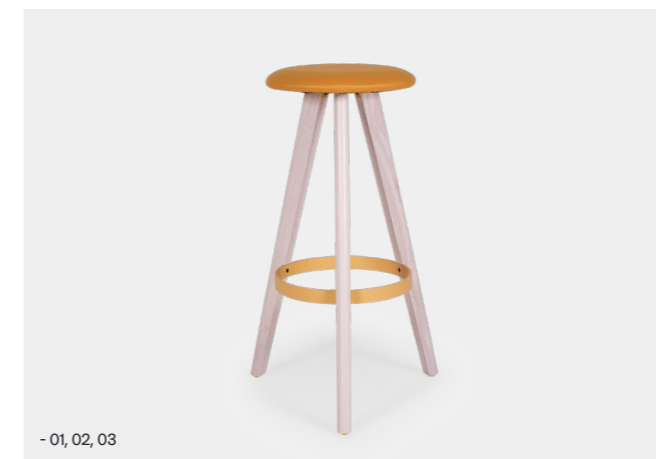

- 04

- 01, 02, 03