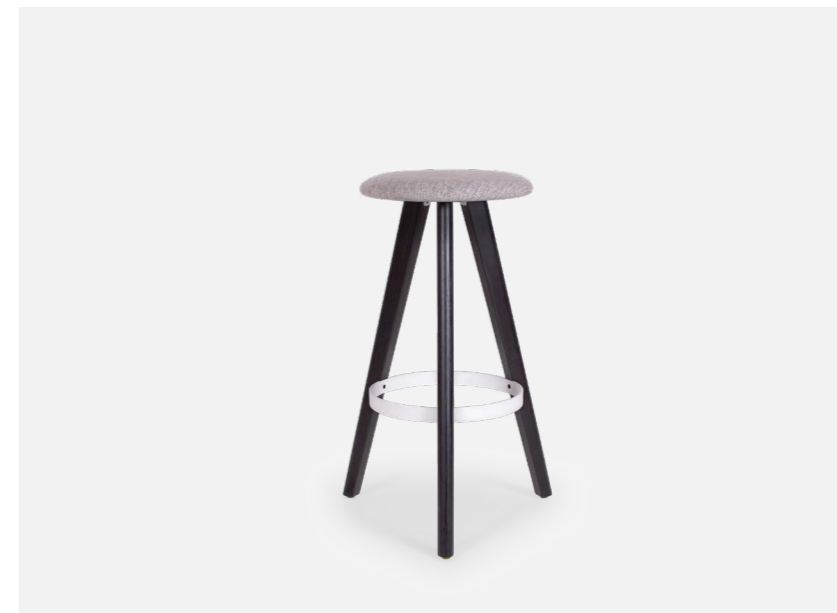

Personalise each element with your own colours and finishes to inject life and personality into your workspace or social space.

Thoughtfully
crafted for
shared spaces.

Solid Timber

Crafted in New Zealand from solid American Ash, the Trey Stool offers strength, durability, and a natural timber aesthetic.

Tripod Style

Designed with delicately tapered tripod legs, this stool achieves a lightweight, refined look while maintaining stability and support.

Footring

The stool legs are securely bound by a steel footring, reinforcing stability while providing a comfortable resting place for your feet, powder coated any colour.

Trey

Let the Trey Stool play a starring role in your fitout. Designed and manufactured by the team at Harrows, the delicately tapered tripod style legs create a lightweight look while bound with a footring, creating a perfect tension between steel and timber elements. Personalise each element with your own colours and finishes to inject life and personality into your workspace or social space.