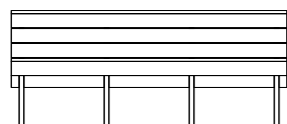

Design that
feels open and
connected.

- 01, 02, 03, 04

Key Features

- 01 Season can be arranged in multiple ways to suit your space
- 02 Matching planter boxes available in a range of sizes
- 03 Highback option at 935mm for added privacy and support
- 04 Optional squabs upholstered in Sunbrella outdoor fabric
- 05 Low back option at 745mm for a more open feel
- 06 Crafted from pine and finished in your choice of 12 outdoor stain colours

- 04

- 05

- 06

Key Features

- 01
NZ designed, NZ made
- 02
Upholstered squabs
- 03
Outdoor use
- 04
12 stain options
- 05
Freestanding design

Season

Season gives you flexibility and freedom through the ability to create configurations to suit your space. The slatted timber and free-standing design creates a feeling of openness, while the ability to configure can subtly divide your area and create privacy for its users.

<u>Made from</u>	Treated Pine
<u>Finishes</u>	Stained in choice of 12 standard colours Upholstered squabs in choice of 16 colours
<u>Standard sizes</u>	600 / 1200 / 1800 x 600d Lowback 745h Highback 935h Seat 440h Matching bench seat & planter
<u>Application</u>	Outdoor use
<u>Warranty</u>	5 year commercial warranty
<u>Lead time</u>	Made to order - 8 to 10 weeks
<u>Origin</u>	New Zealand
<u>Designer</u>	Harrows

Season Banquette

Lowback
600 x 600
1200 x 600
1800 x 600
745h
Seat 440h

Highback
600 x 600
1200 x 600
1800 x 600
935h
Seat 440h

Bench
600 x 600
1200 x 600
1800 x 600
Seat 440h

Season Planters

Lowback
600 x 340
600 x 600
1200 x 340
1800 x 340
630h