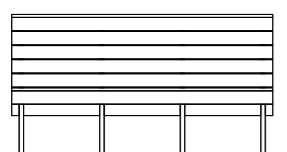

<u>Made from</u>	Treated Pine
<u>Finishes</u>	Stained in choice of 12 standard colours Upholstered squabs in choice of 16 colours
<u>Standard sizes</u>	600 / 1200 / 1800 x 600d Lowback 745h Highback 935h Seat 440h Matching bench seat & planter
<u>Application</u>	Outdoor use
<u>Warranty</u>	5 year commercial warranty
<u>Lead time</u>	Made to order - 8 to 10 weeks
<u>Origin</u>	New Zealand
<u>Designer</u>	Harrows

Season Banquette

Lowback
600 x 600
1200 x 600
1800 x 600
745h
Seat 440h

Highback
600 x 600
1200 x 600
1800 x 600
935h
Seat 440h

Bench
600 x 600
1200 x 600
1800 x 600
Seat 440h

Season Planters

Lowback
600 x 340
600 x 600
1200 x 340
1800 x 340
630h

Highback
600 x 340
600 x 600
1200 x 340
1800 x 340
910h

Squab
450 x 450 x 50