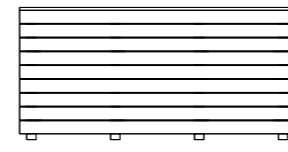

<u>Made from</u>	Treated Pine
<u>Finishes</u>	Stained in choice of 12 standard colours Upholstered squabs in choice of 16 colours
<u>Standard sizes</u>	600 / 1200 / 1800 x 600d Lowback 745h Highback 935h Seat 440h Matching bench seat & planter
<u>Application</u>	Outdoor use
<u>Warranty</u>	5 year commercial warranty
<u>Lead time</u>	Made to order - 8 to 10 weeks
<u>Origin</u>	New Zealand
<u>Designer</u>	Harrows

Season Banquette

Lowback
600 x 600
1200 x 600
1800 x 600
745h
Seat 440h

Highback
600 x 600
1200 x 600
1800 x 600
935h
Seat 440h

Bench
600 x 600
1200 x 600
1800 x 600
Seat 440h

Season Planters

Lowback
600 x 340
600 x 600
1200 x 340
1800 x 340
630h

Highback
600 x 340
600 x 600
1200 x 340
1800 x 340
910h

Squab
450 x 450 x 50