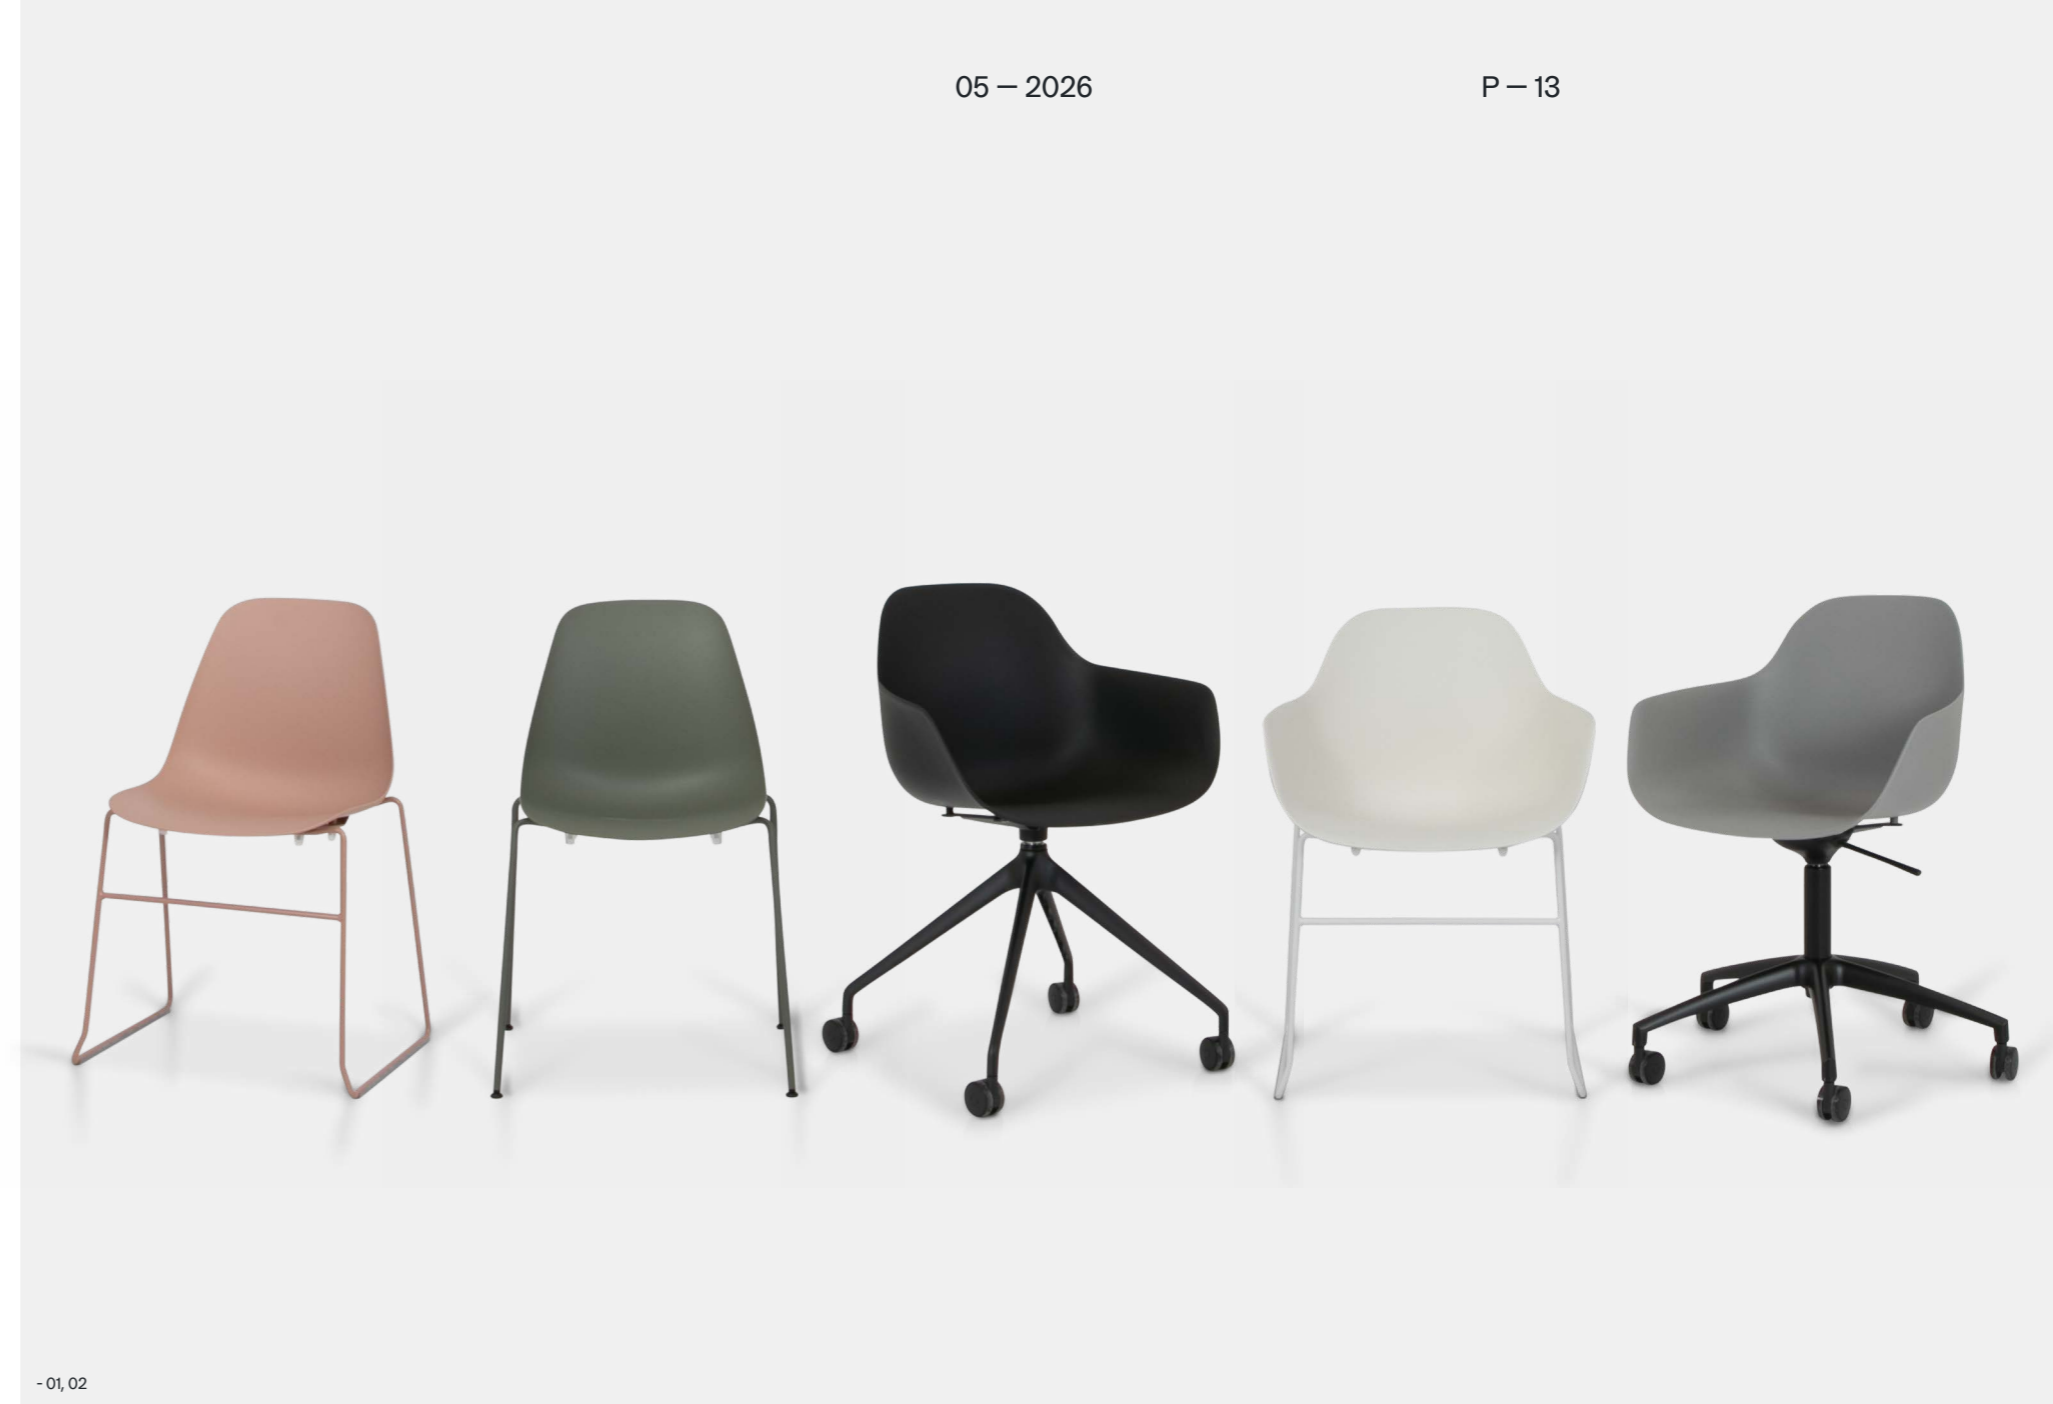

# Introducing Pola

The Pola collection effortlessly combines sustainability, versatility, and durability with a lightweight yet striking design. Its sculpted seat shell follows the natural contours of the body, delivering both style and support.

With five colour options, multiple base styles, and the choice of a fully upholstered seat or seat pad, Pola offers endless possibilities. Explore the full range, including Pola Round, Pola Light, and Pola Stool, to find the perfect fit for any space.

Fully Upholstered

Pola Light and Pola Round are available fully upholstered in your choice of fabric.

Upholstered Seat Pad

Upholstered seat pad in your fabric of choice optional for all three designs - Light, Round and Stool.

Pola Stool

Pola Stool available in four colourways – black, white, light grey and olive green, on a colour matched sled base.

- 01, 02

Key Features

- 01 Up to five colour options with colour matching bases
- 02 Base options available 4-leg, sled base, or 4-way and 5-way castors
- 03 Pola Light is stackable up to 10 chairs high
- 04 Optional upholstered seat pad
- 05 Fully upholstered option for Pola Round and Pola Light