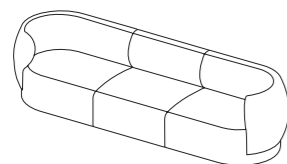

<u>Made from</u>	Timber frame with high grade foam
<u>Finishes</u>	Upholstered in any fabric 8 l/m per 2 seater required 11.5 l/m per 3 seater required 15.5 l/m per 4 piece corner 20 l/m per 5 piece corner
<u>Sizes</u>	2 Seater: 735h x 2100l x 840w 3 Seater: 735h x 2900l x 870w 4 Pc Corner: 735h x 2720l x 1920w 5 Pc Corner: 735h x 2720l x 2720w or 725h x 3520l x 1920w  Curio 30° 3 Pc: 735h x 2600l x 1350l x 840d 4 Pc: 735h x 3300l x 1745l x 840d 5 Pc: 735h x 4100l x 1760l x 840d Seat Height: 450h  Curio 45° 3 Pc Corner: 735h x 1700l x 1700l x 840d 4 Pc Corner: 735h x 2500l x 1700l x 840d 5 Pc Corner: 735h x 2500l x 2500l x 840d Seat Height: 450h
<u>Application</u>	Indoor use
<u>Warranty</u>	10 year commercial warranty
<u>Lead time</u>	Made to order - 6 to 8 weeks
<u>Origin</u>	New Zealand
<u>Designer</u>	Harrows
<u>Certifications</u>	Global GreenTagCert™ GreenRate Level C GreenTagPHD™ PlatinumHEALTH™ & HealthRATE™

# Curio Chair and Lounge

Curio Chair  
915w x 840d x 735h  
Seat 405h

Curio Swivel Chair  
915w x 840d x 735h  
Seat 420h

Curio Lounge  
1075w x 840d x 735h  
Seat 405h

Curio 2 Seater  
2100l x 840w x 735h  
Seat 405h

Curio 3 Seater  
2900l x 840w x 735h  
Seat 405h

Curio 4 Piece Corner  
2720l x 1920w x 735h  
Seat 405h

Curio 5 Piece Corner  
2720l x 2720w x 735h  
3520l x 1920w x 735h  
Seat 405h

Curio 3 Piece 30° Corner  
2600L x 1350L x 840D x 735H  
Seat 405H