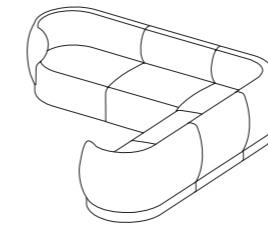

Curio

The Curio Lounge comes in various configurations. Whether it's a structured 2-seater or 3-seater straight lounge for a refined arrangement or a generous 4 or 5 piece corner suite for a more social setting, Curio adapts effortlessly to diverse spaces while maintaining its cohesive design.

<u>Made from</u>	Timber frame with high grade foam
<u>Finishes</u>	Upholstered in any fabric 8 l/m per 2 seater required 11.5 l/m per 3 seater required 15.5 l/m per 4 piece corner 20 l/m per 5 piece corner
<u>Sizes</u>	2 Seater: 735h x 2100l x 840w 3 Seater: 735h x 2900l x 870w 4 Pc Corner: 735h x 2720l x 1920w 5 Pc Corner: 735h x 2720l x 2720w or 725h x 3520l x 1920w  Curio 30° 3 Pc: 735h x 2600l x 1350l x 840d 4 Pc: 735h x 3300l x 1745l x 840d 5 Pc: 735h x 4100l x 1760l x 840d Seat Height: 450h  Curio 45° 3 Pc Corner: 735h x 1700l x 1700l x 840d 4 Pc Corner: 735h x 2500l x 1700l x 840d 5 Pc Corner: 735h x 2500l x 2500l x 840d Seat Height: 450h
<u>Application</u>	Indoor use
<u>Warranty</u>	10 year commercial warranty
<u>Lead time</u>	Made to order - 6 to 8 weeks
<u>Origin</u>	New Zealand
<u>Designer</u>	Harrows
<u>Certifications</u>	Global GreenTagCert™ GreenRate Level C GreenTagPHD™ PlatinumHEALTH™ & HealthRATE™

# Curio Chair and Lounge

Curio Chair  
915w x 840d x 735h  
Seat 405h

Curio Swivel Chair  
915w x 840d x 735h  
Seat 420h

Curio Lounge  
1075w x 840d x 735h  
Seat 405h

Curio 2 Seater  
2100l x 840w x 735h  
Seat 405h

Curio 3 Seater  
2900l x 840w x 735h  
Seat 405h

Curio 4 Piece Corner  
2720l x 1920w x 735h  
Seat 405h

Curio 5 Piece Corner  
2720l x 2720w x 735h  
3520l x 1920w x 735h  
Seat 405h

Curio 3 Piece 30° Corner  
2600L x 1350L x 840D x 735H  
Seat 405H