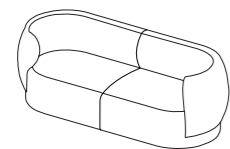

<u>Made from</u>	Timber frame with high grade foam
<u>Finishes</u>	Upholstered in any fabric 8 l/m per 2 seater required 11.5 l/m per 3 seater required 15.5 l/m per 4 piece corner 20 l/m per 5 piece corner
<u>Sizes</u>	2 Seater: 735h x 2100l x 840w 3 Seater: 735h x 2900l x 870w 4 Pc Corner: 735h x 2720l x 1920w 5 Pc Corner: 735h x 2720l x 2720w or 725h x 3520l x 1920w  Curio 30° 3 Pc: 735h x 2600l x 1350l x 840d 4 Pc: 735h x 3300l x 1745l x 840d 5 Pc: 735h x 4100l x 1760l x 840d Seat Height: 450h  Curio 45° 3 Pc Corner: 735h x 1700l x 1700l x 840d 4 Pc Corner: 735h x 2500l x 1700l x 840d 5 Pc Corner: 735h x 2500l x 2500l x 840d Seat Height: 450h
<u>Application</u>	Indoor use
<u>Warranty</u>	10 year commercial warranty
<u>Lead time</u>	Made to order - 6 to 8 weeks
<u>Origin</u>	New Zealand
<u>Designer</u>	Harrows
<u>Certifications</u>	Global GreenTagCert™ GreenRate Level C GreenTagPHD™ PlatinumHEALTH™ & HealthRATE™

# Curio Chair and Lounge

Curio Chair  
915w x 840d x 735h  
Seat 405h

Curio Swivel Chair  
915w x 840d x 735h  
Seat 420h

Curio Lounge  
1075w x 840d x 735h  
Seat 405h

Curio 2 Seater  
2100l x 840w x 735h  
Seat 405h

Curio 3 Seater  
2900l x 840w x 735h  
Seat 405h

Curio 4 Piece Corner  
2720l x 1920w x 735h  
Seat 405h

Curio 5 Piece Corner  
2720l x 2720w x 735h  
3520l x 1920w x 735h  
Seat 405h

Curio 3 Piece 30° Corner  
2600L x 1350L x 840D x 735H  
Seat 405H