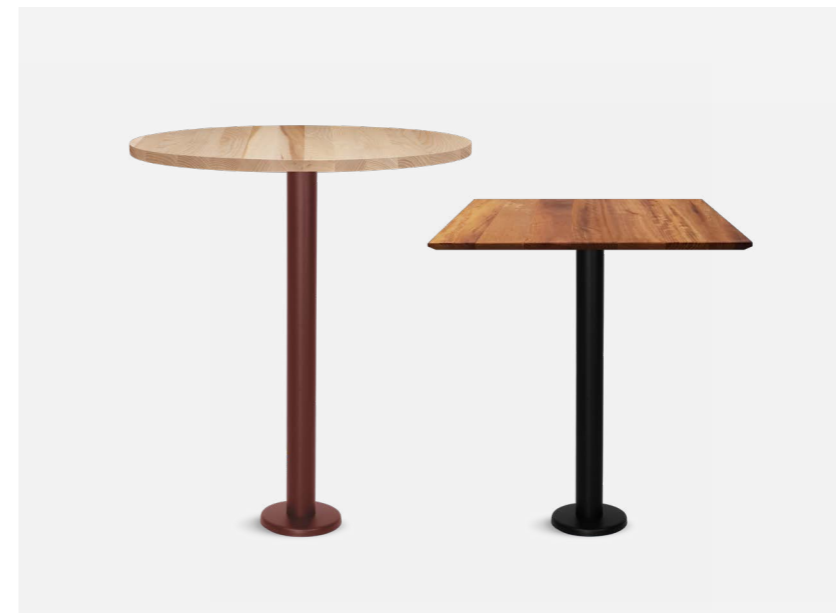

Key Features

- 01 Permanently bolts down for guaranteed stability
- 02 Compact footprint
- 03 Range of top finishes and base powder coat colours
- 04 Available in table and leaner height

Boltdown

For a considered, long-lasting presence. Built around a fixed steel pedestal base, the Boltdown Table and Leaner creates a strong, anchored setting.

The base is powder coated any standard colour, and paired with an Ash, Sapele or HPL top in your choice of edge profile and finish.

<u>Made from</u>	Ash, Sapele or HPL on Steel
<u>Finishes</u>	Ash stained in colour of choice Sapele clear or dark HPL in choice of 6 colours Base powder coated any standard colour
<u>Standard sizes</u>	From 600 up to 900
<u>Application</u>	Indoor
<u>Warranty</u>	3 year commercial warranty
<u>Lead time</u>	Made to order - 4 to 6 weeks
<u>Origin</u>	New Zealand & China
<u>Certifications</u>	FSC® Certified (Sapele)

Standard Sizes

Boltdown Table
600 x 740h

Boltdown Table
700 x 740h

Boltdown Table
800 x 740h

Boltdown Table
900 x 740h

Boltdown Table
600 x 600 x 740h

Boltdown Table
700 x 700 x 740h

Boltdown Table
800 x 800 x 740h

Boltdown Table
900 x 900 x 740h

Boltdown Leaner
600 x 1050h

Boltdown Leaner
700 x 1050h

Boltdown Leaner
600 x 600 x 1050h

Boltdown Leaner
700 x 700 x 1050h

Customisation Options

Top Options

Ash
32mm solid American Ash